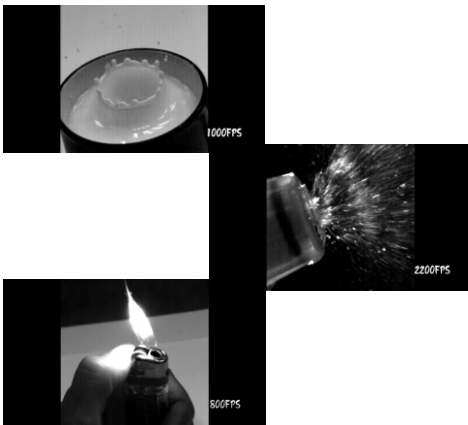

## Professional Slow Motion Camera 9501

- First inexpensive professional camera on market
- Compact size with rugged metal enclosure
- Compatible with any C-mount camera lens
- Dual color LED as status indicator
- Powered by USB 3.0 port. No battery or adaptor required
- Operating directly through PC software
- 1.3Mega pixel CMOS sensor with global shutter
- At least 210FPS at max. resolution (1280 x 1024)
- Maximum speed achieves 2420FPS
- Trigger button & Expansion I/O connector included
- USB 3.0 field upgradable
- Tripod mount hole on camera bottom side

To characterize events which happen too fast for traditional film speeds, such as Life Science, Physical Science, Machine Vision, Sport, Ballistics, Industry, Automobile, Explosives, Fluid Dynamics, Material Science